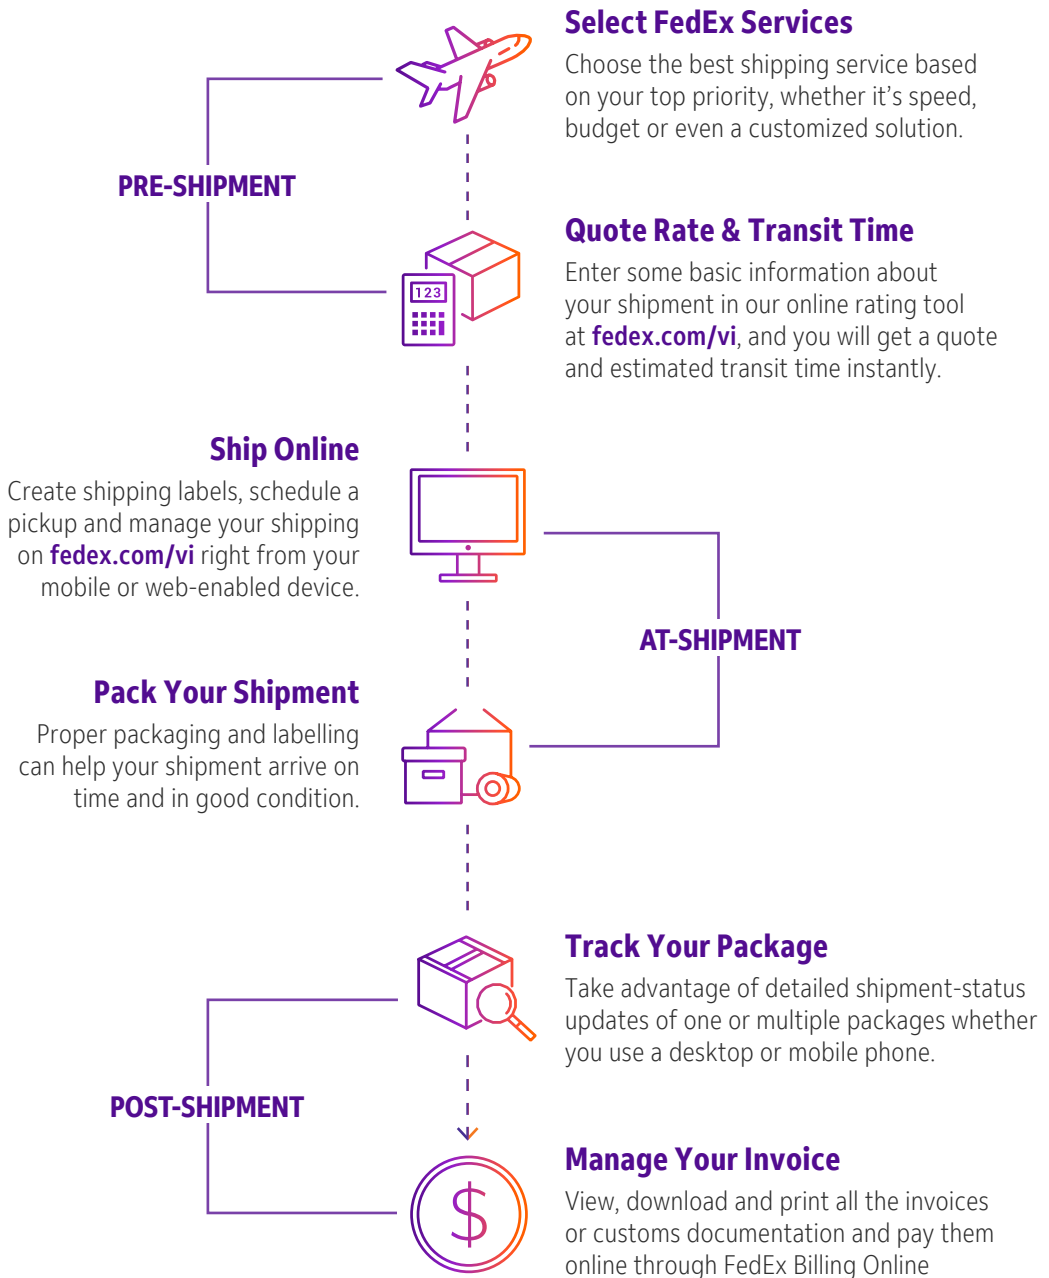

SHIPPING WITH FEDEX

Online Shipping Tools

Our suite of online solutions at fedex.com/vi make your shipping experience easy from start to finish.

No matter what your shipping needs, you can do more at fedex.com/vi. Use our time saving online shipping tools and resources you need to work faster and be more productive.