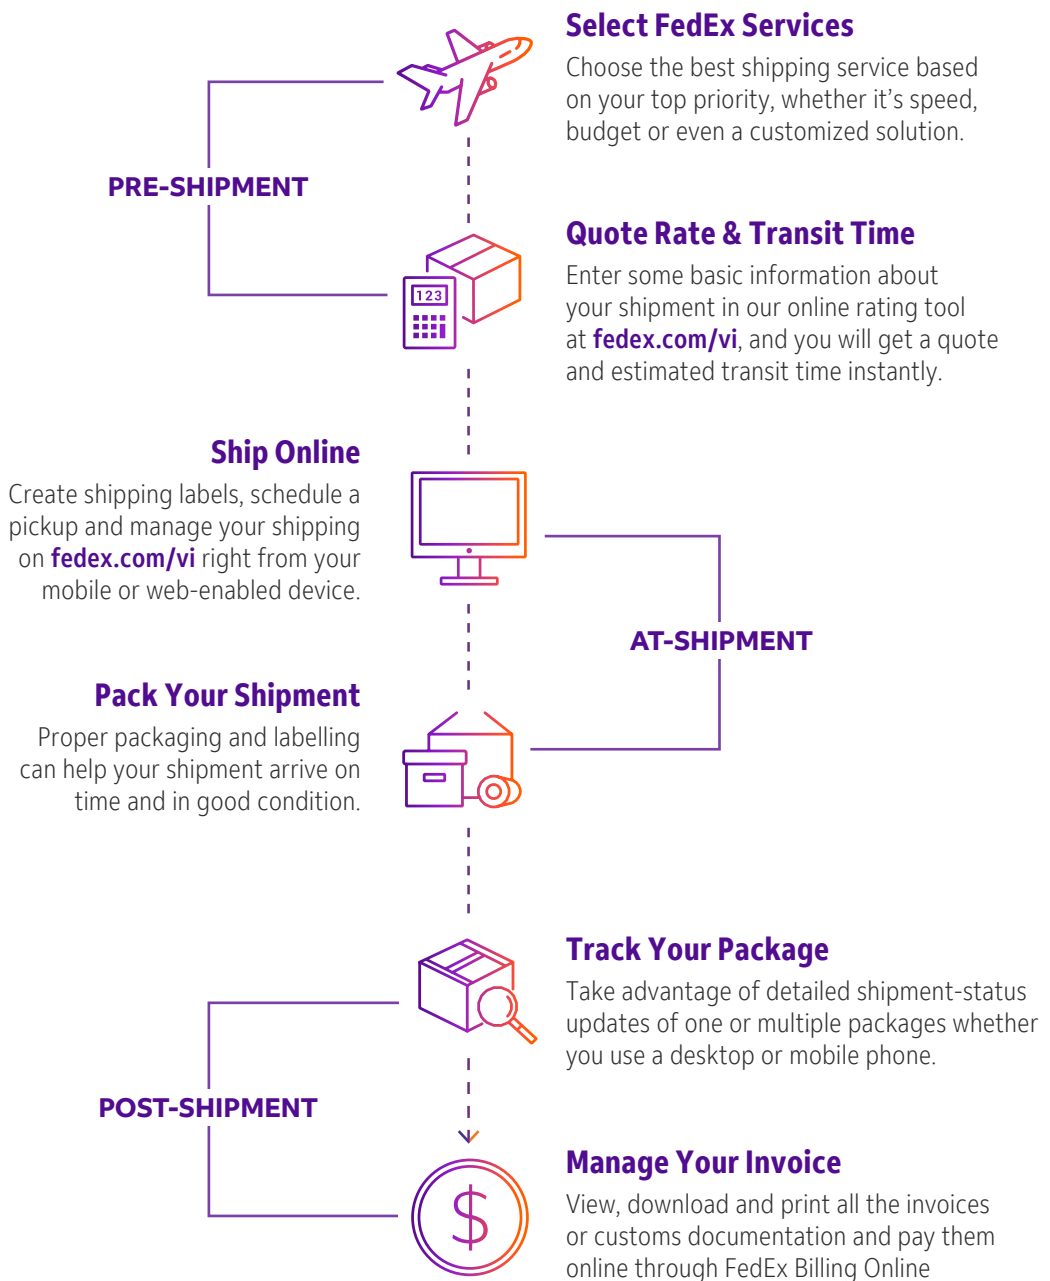

SHIPPING WITH FEDEX

Online Shipping Tools

Our suite of online solutions at fedex.com/vi make your shipping experience easy from start to finish.

No matter what your shipping needs, you can do more at fedex.com/vi. Use our time saving online shipping tools and resources you need to work faster and be more productive.