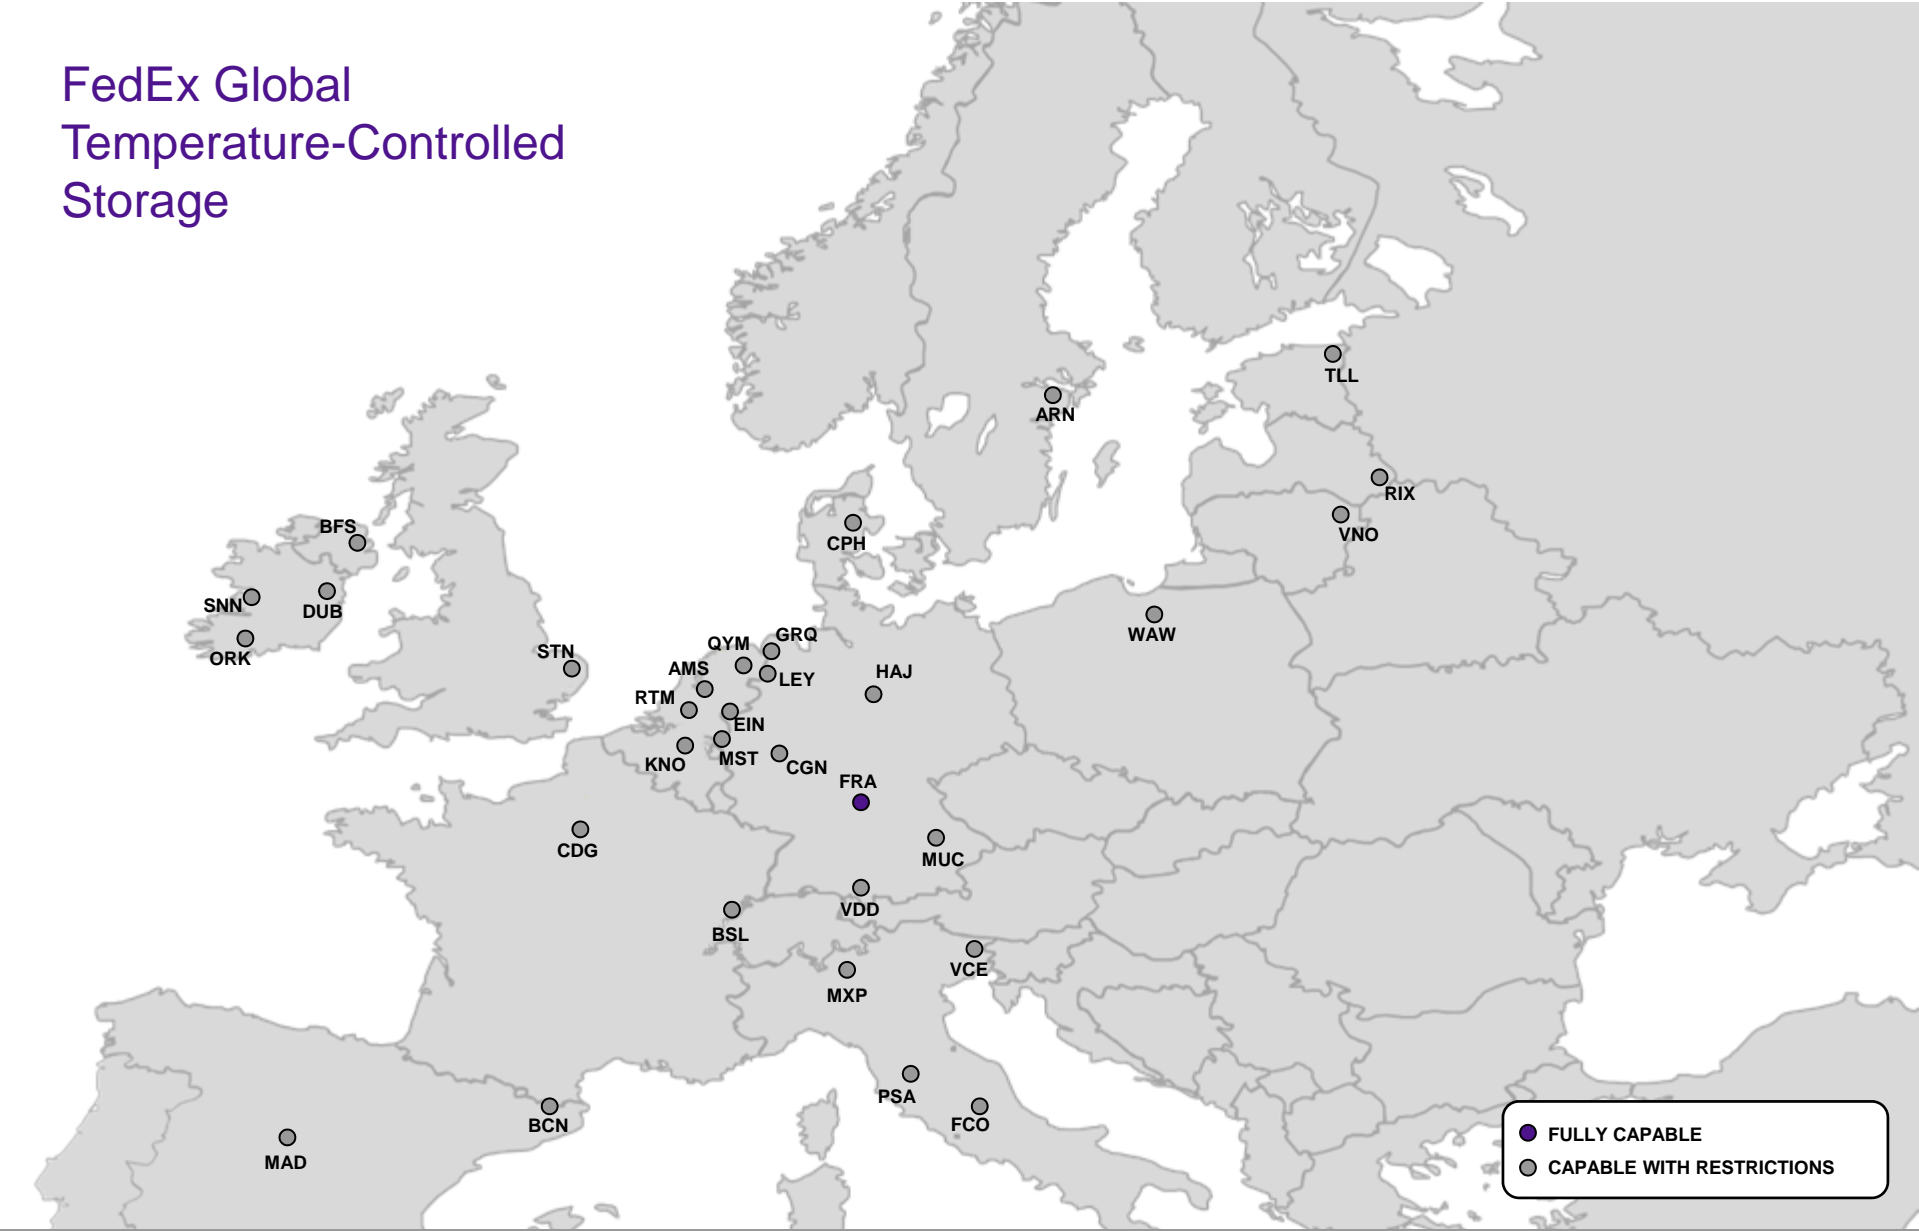

# FedEx Global Temperature-Controlled Storage

BKK = Bangkok  
BLR = Bangalore  
BOM = Mumbai  
BQN = Puerto Rico  
CANH/CANIP = Guangzhou  
CGK = Jakarta  
DEL = New Delhi  
DXB = Dubai International

EWR = Newark  
EZE = Buenos Aires  
HKG = Hong Kong  
ICN = Seoul  
INC = Yinchuan  
IND = Indianapolis  
JXB = Dubai World Central  
KIX = Osaka

KUL = Kuala Lumpur  
MAA = Chennai  
MEL = Melbourne  
MEM = Memphis  
MIA = Miami  
MNL = Manila  
NRT = Narita/Tokyo  
OAK = Oakland

PEN = Penang  
PTY = Tocumen  
MEL = Melbourne  
SCL = Santiago  
SIN = Singapore  
SJO = San Jose  
SJU = San Juan  
SYD = Sydney

TLC = Toluca  
TLV = Tel Aviv  
TPE = Taipei  
TYO = Tokyo  
VCP = Campinas  
SJO = San Jose  
SJU = San Juan  
YOW = Ottawa

YVR = Vancouver  
YWG = Winnipeg  
YYC = Calgary  
YYZ = Toronto

# FedEx Global Temperature-Controlled Storage

AMS = Amsterdam  
 ARN = Stockholm-Arlanda  
 BCN = Barcelona  
 BFS = Belfast  
 BSL = Bale/Mulhouse  
 CDG = Paris  
 CGN = Cologne

CPH = Copenhagen  
 DUB = Dublin  
 EIN = Eindhoven  
 FCO = Rome  
 FRA = Frankfurt  
 GRQ = Groningen  
 HAJ = Hannover