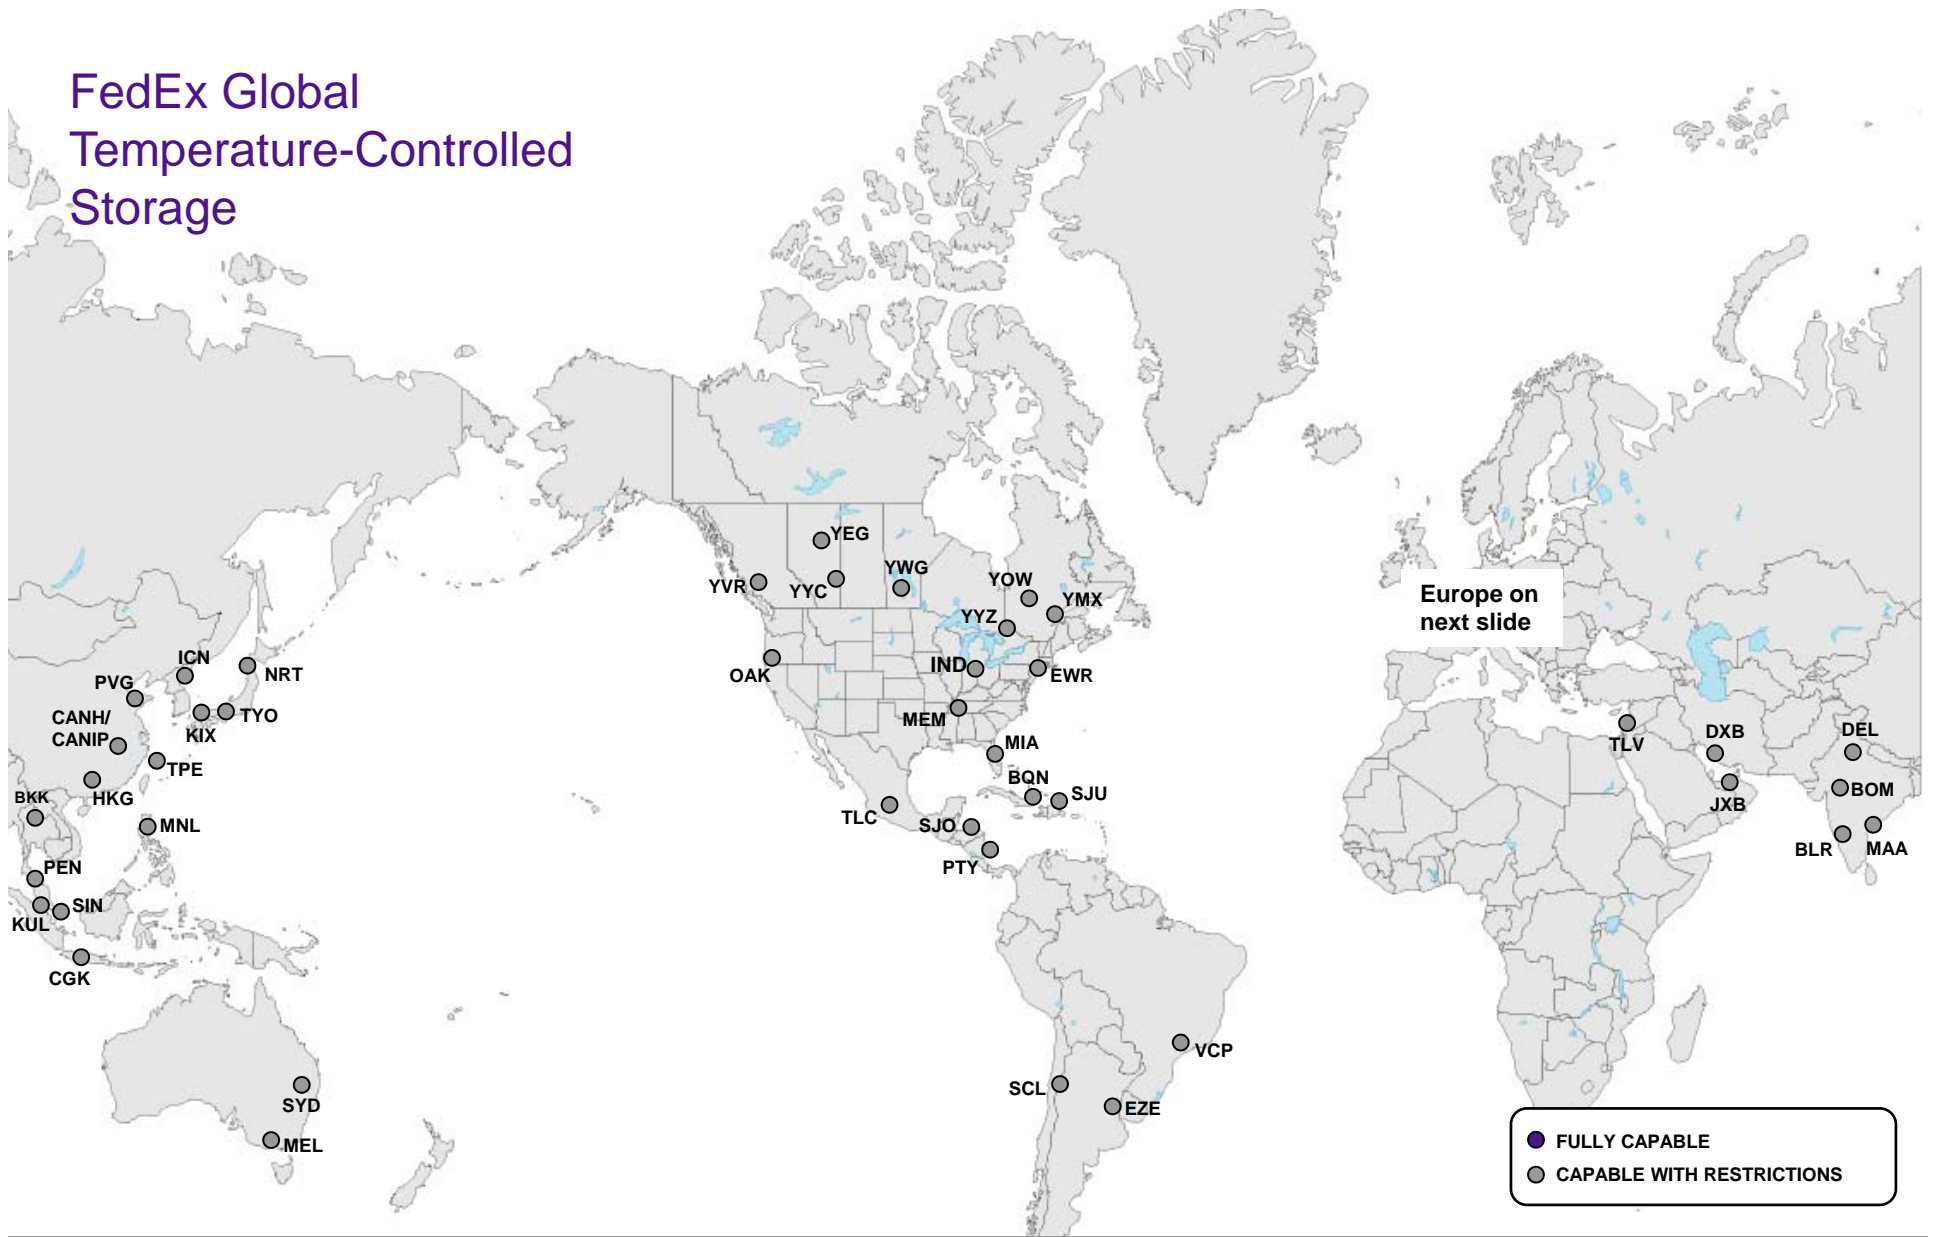

# FedEx Global Temperature-Controlled Storage

BKK = Bangkok  
BLR = Bangalore  
BOM = Mumbai  
BQN = Puerto Rico  
CANH/CANIP = Guangzhou  
CGK = Jakarta  
DEL = New Delhi  
DXB = Dubai International

EWR = Newark  
EZE = Buenos Aires  
HKG = Hong Kong  
ICN = Seoul  
INC = Yinchuan  
IND = Indianapolis  
JXB = Dubai World Central  
KIX = Osaka

KUL = Kuala Lumpur  
MAA = Chennai  
MEL = Melbourne  
MEM = Memphis  
MIA = Miami  
MNL = Manila  
NRT = Narita/Tokyo  
OAK = Oakland

PEN = Penang  
PTY = Tocumen  
MEL = Melbourne  
SCL = Santiago  
SIN = Singapore  
SJO = San Jose  
SJU = San Juan  
SYD = Sydney

TLC = Toluca  
TLV = Tel Aviv  
TPE = Taipei  
TYO = Tokyo  
VCP = Campinas  
SJO = San Jose  
SJU = San Juan  
YOW = Ottawa

YVR = Vancouver  
YWG = Winnipeg  
YYC = Calgary  
YYZ = Toronto

MIA = Miami  
NRT = Narita/Tokyo  
OAK = Oakland  
PEN = Penang  
PTY = Tocumen  
SCL = Santiago  
SIN = Singapore

SJO = San Jose  
SJU = San Juan  
SYD = Sydney  
TLC = Toluca  
TPE = Taipei  
TYO = Tokyo  
VCP = Campinas