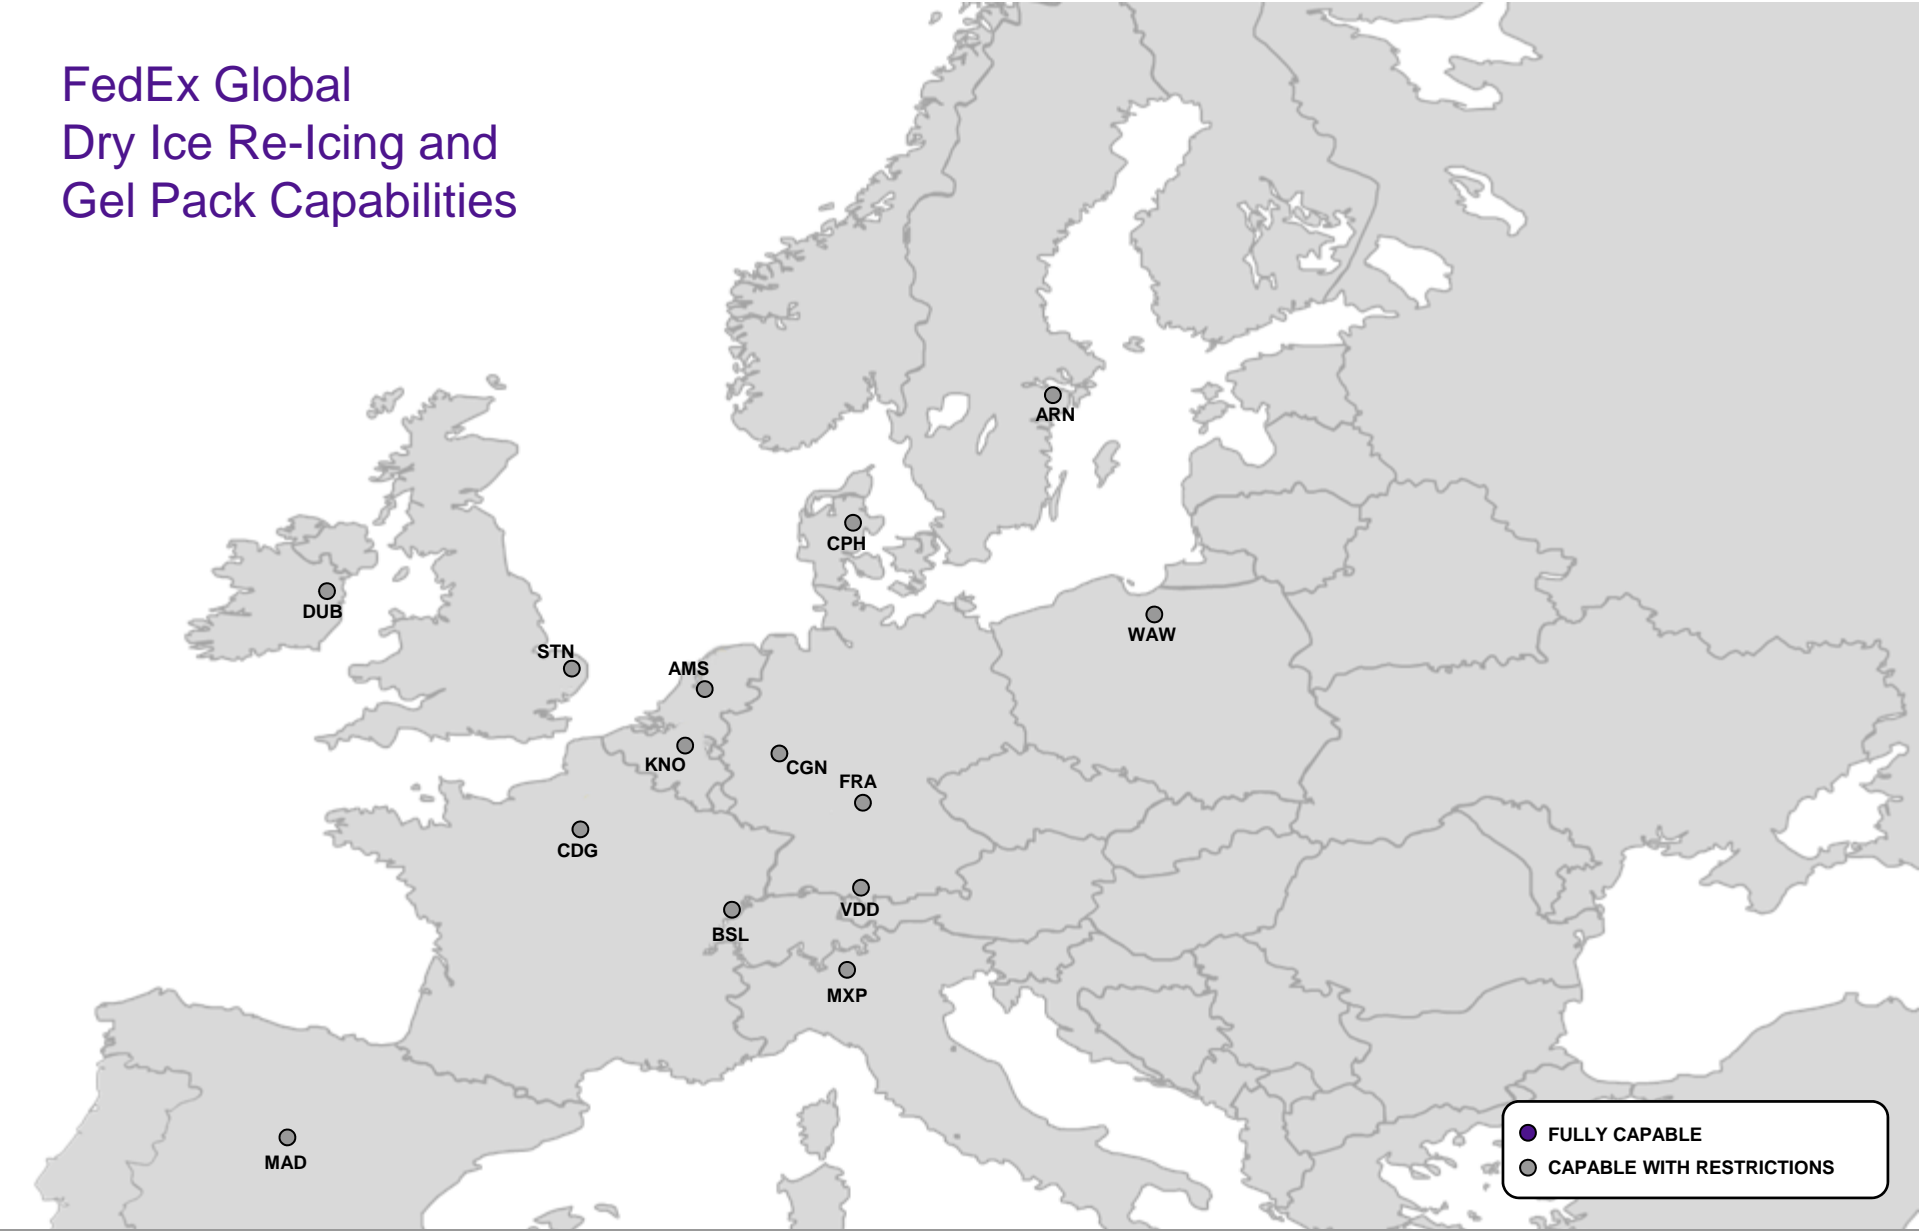

FedEx Global Dry Ice Re-Icing and Gel Pack Capabilities

AMS = Amsterdam
ARN = Stockholm-Arlanda
BSL = Bâle/Mulhouse
CDG = Paris
CGN = Cologne
CPH = Copenhagen
DUB = Dublin

FRA = Frankfurt
KNO = Knokke
MAD = Madrid
MXP = Milan
STN = London
VDD = Vienna
WAW = Warsaw