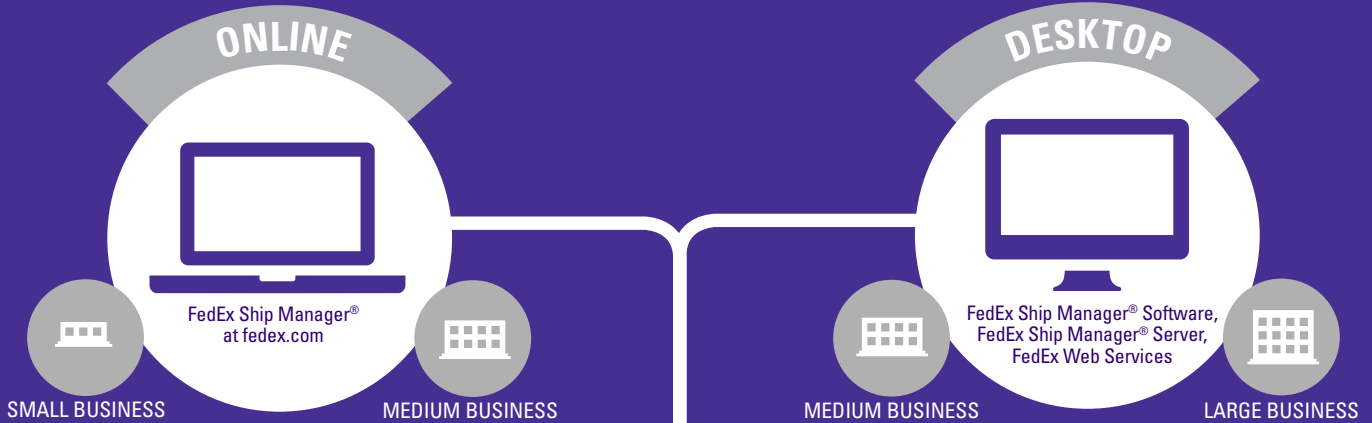

AUTOMATE ACCELERATE

Put the power of automation to work for your business.

Now you can ship all of your FedEx Freight®, FedEx Express® and FedEx Ground® shipments with our electronic shipping tools. Use this infographic to see which tools are best for your business.

See all the benefits of online and desktop shipping tools at fedex.com/freighttools.

STREAMLINE YOUR SHIPPING PROCESS

- Generate Bills of Lading and labels for packages and freight
- Shared address book
- Import/export address information
- Schedule pickups
- Get transit times
- Get customized rate quotes

STREAMLINE YOUR SHIPPING PROCESS

- Generate Bills of Lading and labels for packages and freight
- Process multiple shipments at once
- Shared address book
- Import/export address information
- Schedule pickups
- Get transit times
- Get customized rate quotes